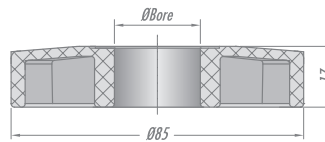

ACCESSORIES

Brush Part Separator

Tube Clamp

Reference	Lenght "A" (mm)	Center-toCenter Spacing "B" (mm)
ABT 98	98	72
ABT 109	109	83

Round Bumper

Reference	ØBumper (mm)	ØBore (mm)	Height (mm)
Bumper 85X7	85	7	17
Bumper 85X25		25	
Bumper 85X30		30	
Bumper 85X32		32	

Corner Bumper