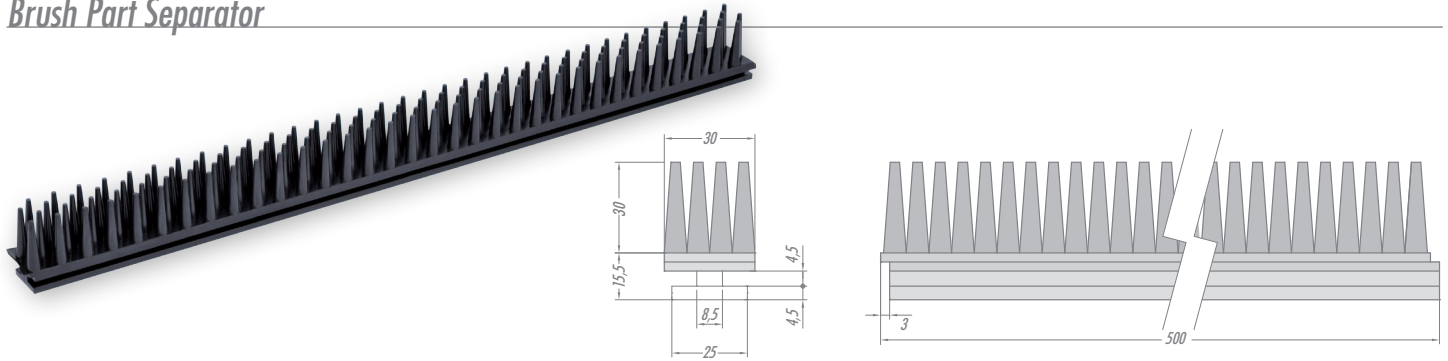

ACCESSORIES

Brush Part Separator

Tube Clamp

Reference	Lenght "A" (mm)	Center-toCenter Spacing "B" (mm)
ABT 98	98	72
ABT 109	109	83

Round Bumper

Reference	ØBumper (mm)	ØBore (mm)	Height (mm)
Bumper 85X7	85	7	17
Bumper 85X25		25	
Bumper 85X30		30	
Bumper 85X32		32	

Corner Bumper