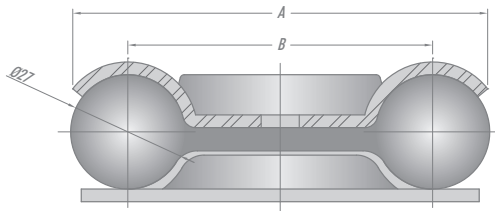

ACCESSORIES

Brush Part Separator

Tube Clamp

Reference	Lenght "A" (mm)	Center-toCenter Spacing "B" (mm)
ABT 98	98	72
ABT 109	109	83

Round Bumper

Reference	ØBumper (mm)	ØBore (mm)	Height (mm)
Bumper 85X7	85	7	17
Bumper 85X25		25	
Bumper 85X30		30	
Bumper 85X32		32	

Corner Bumper